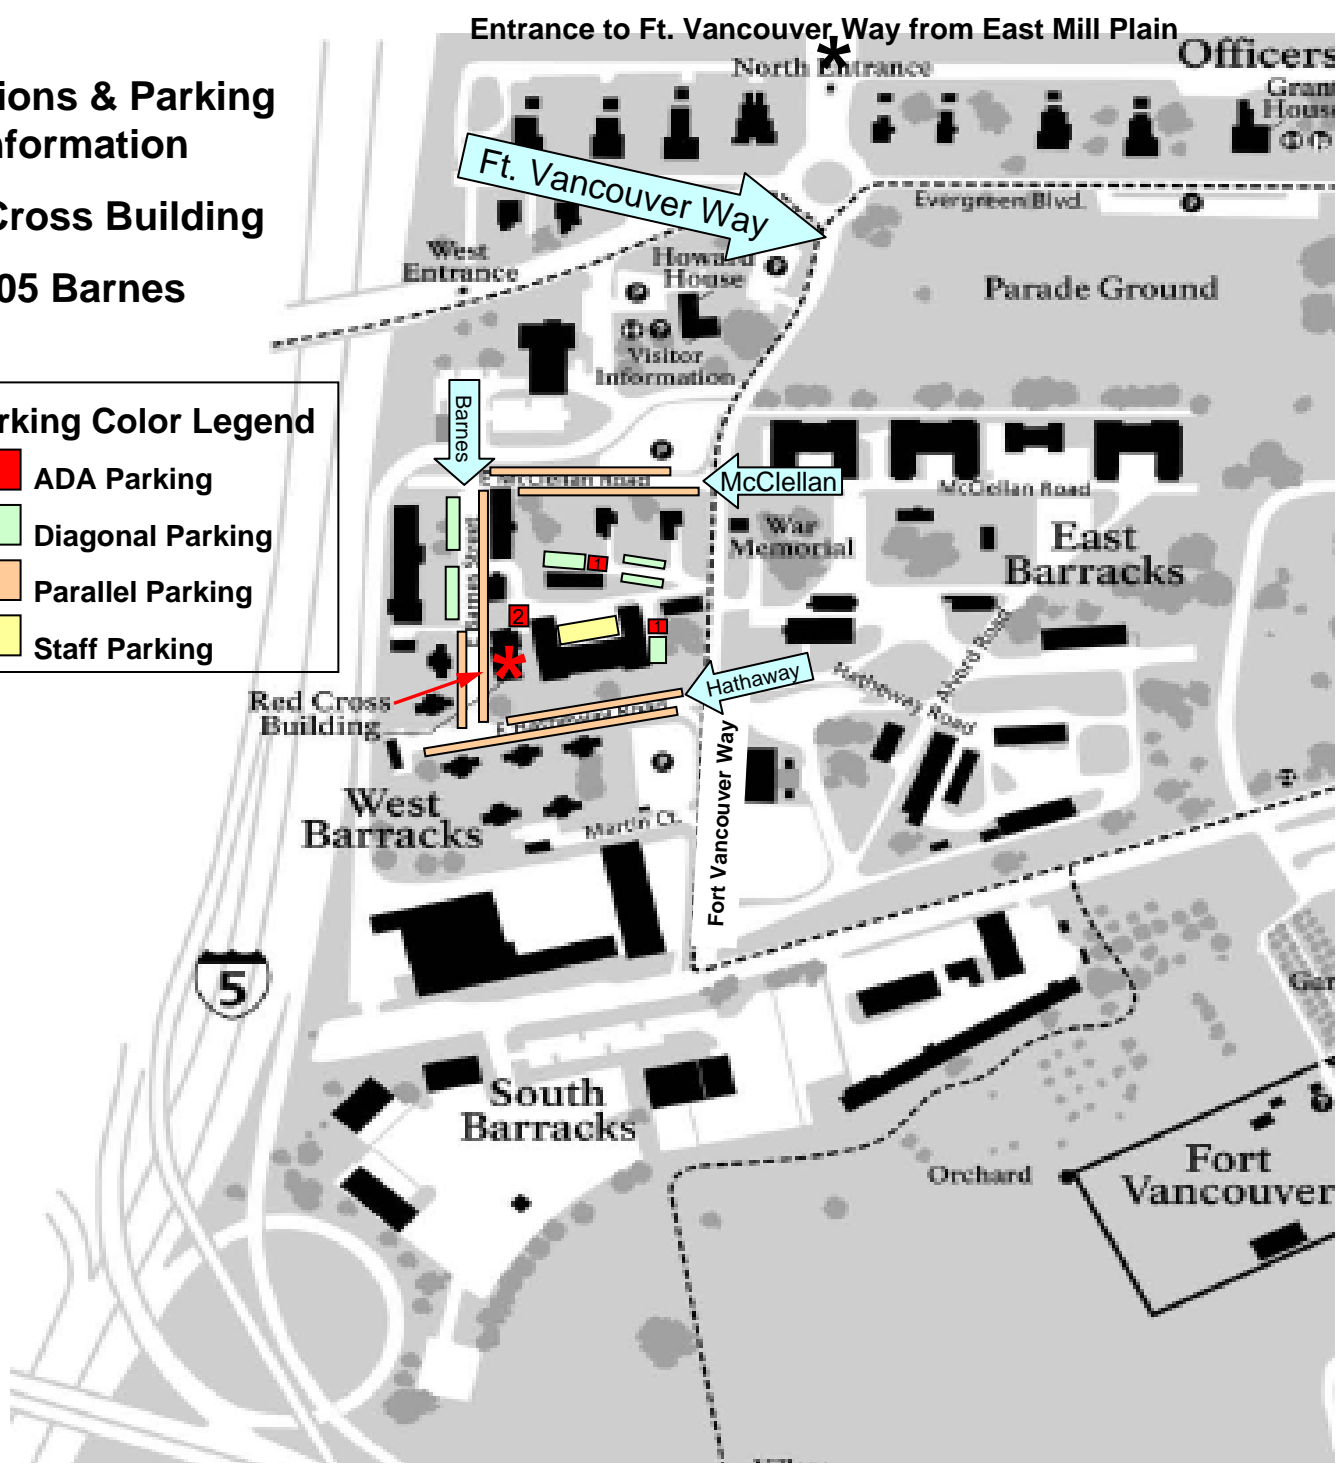

Directions & Parking Information

Red Cross Building

605 Barnes

Parking Color Legend

-  ADA Parking
-  Diagonal Parking
-  Parallel Parking
-  Staff Parking

From I-5 Southbound (From North of Vancouver)

- Take Mill Plain exit – Exit #1-C toward City Center
- Turn LEFT onto East Mill Plain
- Turn RIGHT onto Fort Vancouver Way
- Turn RIGHT onto McClellan
- Turn LEFT onto Barnes

From I-5 Northbound (From Portland Area)

- Take Mill Plain exit – Exit #1-C toward Port of Vancouver
- Turn RIGHT onto East Mill Plain
- Turn RIGHT onto Fort Vancouver Way
- Turn RIGHT onto McClellan
- Turn LEFT onto Barnes