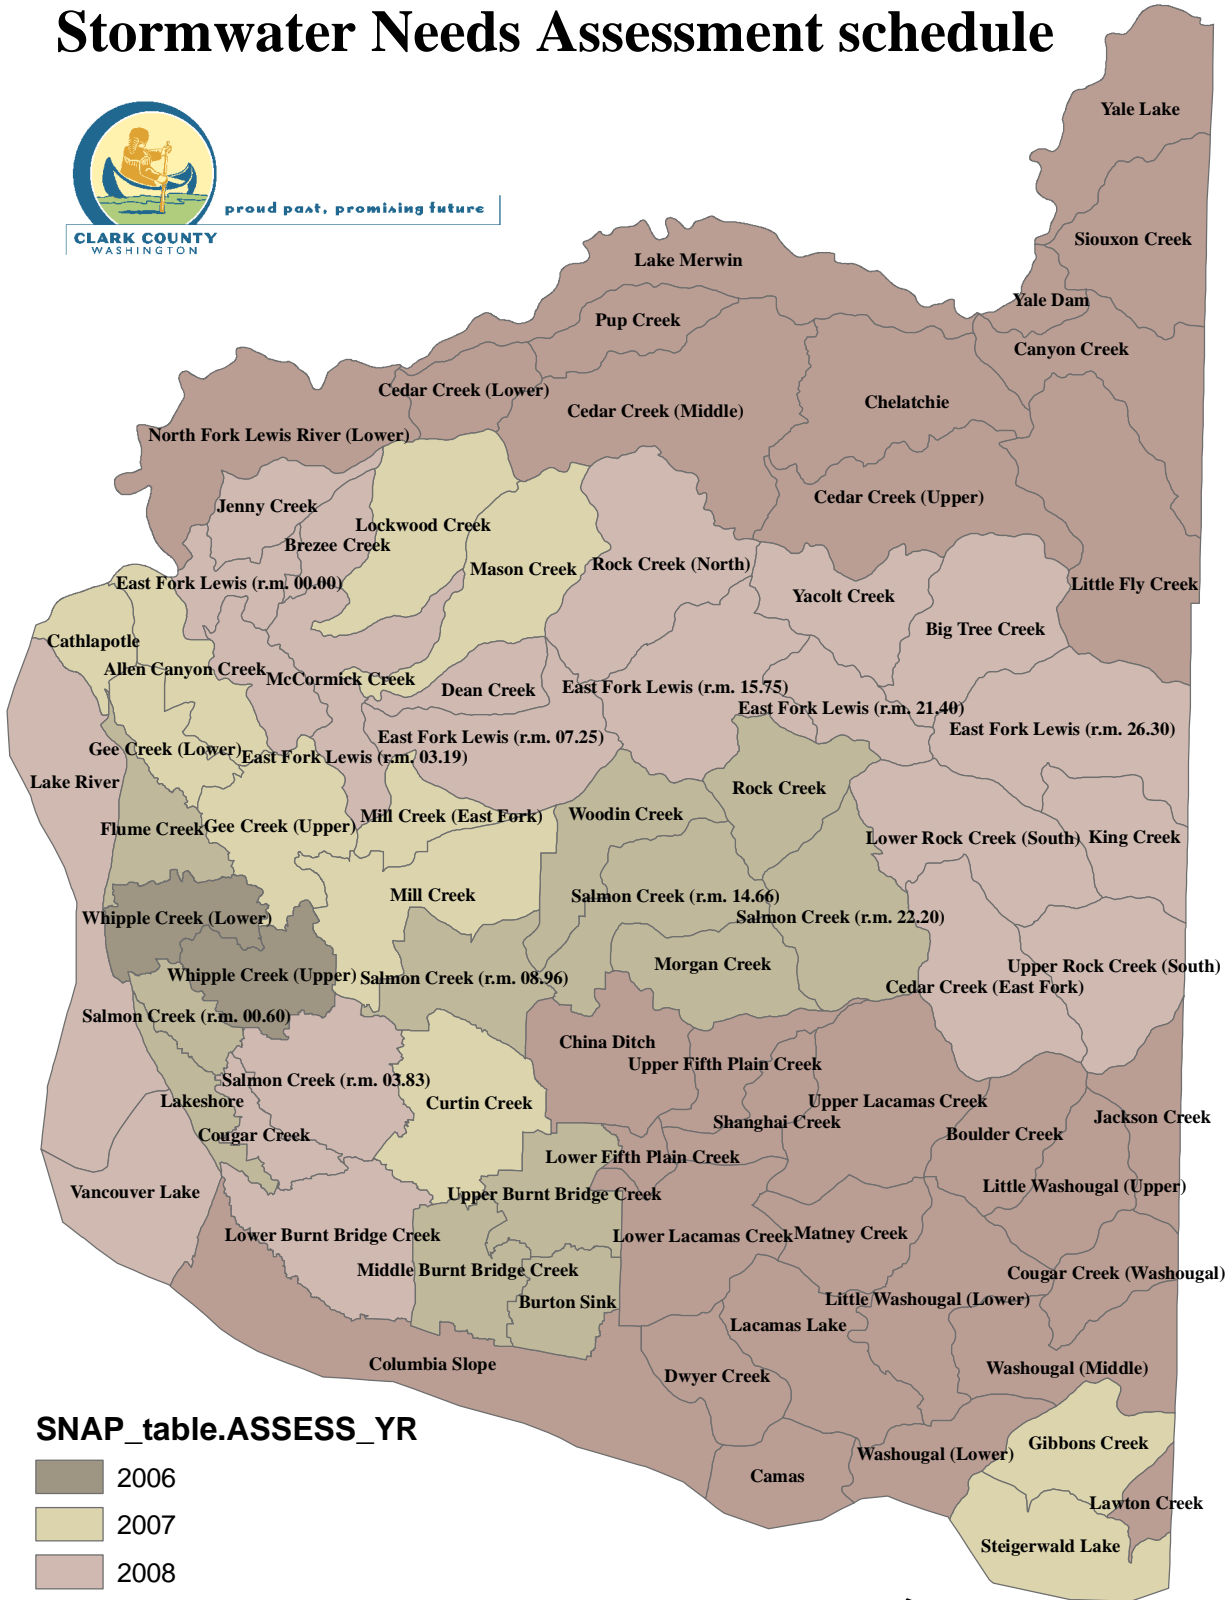

# Stormwater Needs Assessment schedule

proud past, promising future

CLARK COUNTY  
WASHINGTON

SNAP\_table.ASSESS\_YR

- 2006
- 2007
- 2008
- 2009
- 2010